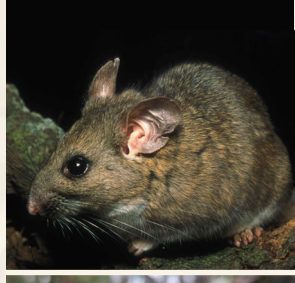

SENSITIVE SPECIES SURVEY TIMELINES

General Nesting Birds

California Red-Legged Frog

California Tiger Salamander

Roosting Bats

Rare Plants

Western Burrowing Owl

Swainson's Hawk

Fairy Shrimp

Western Pond Turtle

Monterey Dusky-footed Woodrat

Monarch Butterfly

for roosting surveys within 5 miles of the coast